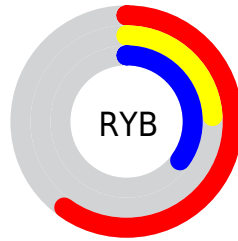

- Red (60%)
- Yellow (24%)
- Blue (35%)