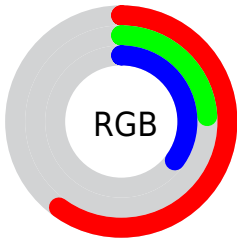

Distribution

- Red (60%)
- Green (24%)
- Blue (35%)