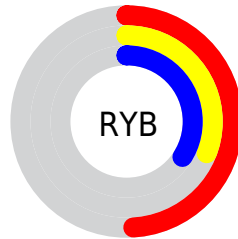

- Red (49%)
- Yellow (31%)
- Blue (34%)