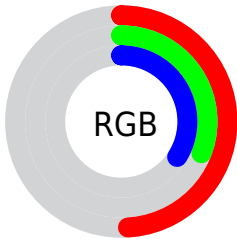

Distribution

- Red (49%)
- Green (31%)
- Blue (34%)