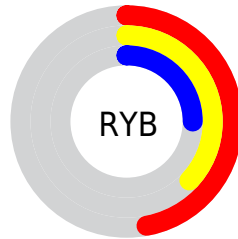

- Red (47%)
- Yellow (37%)
- Blue (25%)