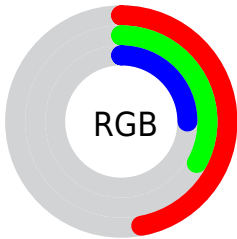

Distribution

- Red (47%)
- Green (33%)
- Blue (25%)