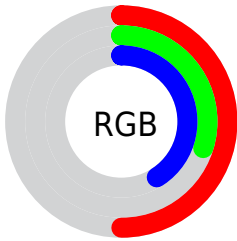

Distribution

- Red (50%)
- Green (30%)
- Blue (41%)