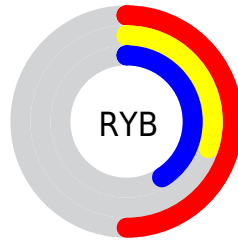

- Red (50%)
- Yellow (30%)
- Blue (41%)