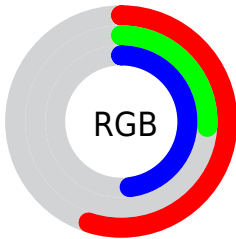

Distribution

Red (55%)

Green (26%)

Blue (48%)