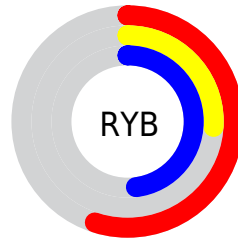

# Details

The CIELab color **39.23, 38.66, -17.80** is a dark color, and the websafe version is hex **663366**. A complement of this color would be **52.12, -35.72, 23.17**, and the grayscale version is **39.93, 0.00, -0.01**.

A 20% lighter version of the original color is **59.24, 38.62, -18.04**, and **19.31, 38.69, -17.56** is the 20% darker color. If you saturate the color by 10%, you get **36.52, 45.00, -19.96**, and if you desaturate by 10%, it is **42.31, 31.64, -15.07**.

# Distribution

Red (55%)

Green (26%)

Blue (48%)

Red (55%)

Yellow (26%)

Blue (48%)

Cyan (0%)