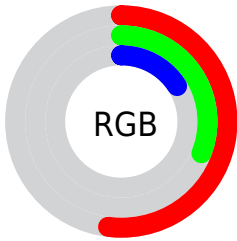

Distribution

- Red (52%)
- Green (31%)
- Blue (16%)