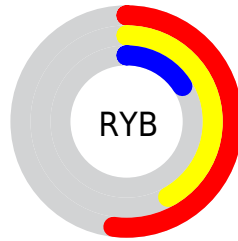

- Red (52%)
- Yellow (42%)
- Blue (16%)