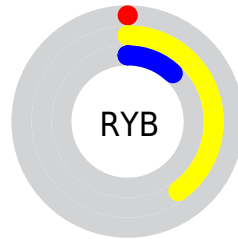

Details

The CIELab color **39.31, -25.40, 45.33** is a dark color, and the websafe version is hex **336600**. A complement of this color would be **10.92, 41.31, -51.18**, and the grayscale version is **34.66, 0.00, -0.00**.

A 20% lighter version of the original color is **59.25, -25.36, 45.28**, and **19.56, -23.69, 27.02** is the 20% darker color. If you saturate the color by 10%, you get **39.31, -25.40, 45.33**, and if you desaturate by 10%, it is **39.55, -23.68, 42.92**.

Distribution

Red (28%)

Green (40%)

Blue (0%)

Red (0%)

Yellow (40%)

Blue (12%)

Cyan (30%)