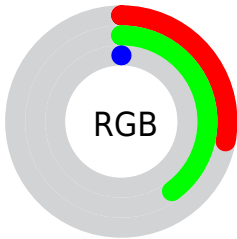

Distribution

Red (28%)

Green (40%)

Blue (0%)