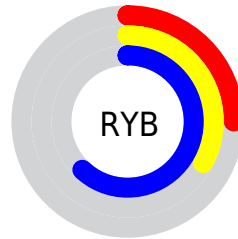

# Details

The CIELab color **39.31, 11.59, -40.08** is a dark color, and the websafe version is hex **666699**. A complement of this color would be **55.95, 1.97, 39.96**, and the grayscale version is **37.99, 0.00, -0.00**.

A 20% lighter version of the original color is **59.35, 11.26, -39.96**, and **19.71, 13.05, -39.41** is the 20% darker color. If you saturate the color by 10%, you get **35.26, 16.12, -46.62**, and if you desaturate by 10%, it is **43.50, 8.02, -33.39**.

# Distribution

Red (25%)

Green (35%)

Blue (62%)

Red (25%)

Yellow (33%)

Blue (62%)

Cyan (60%)