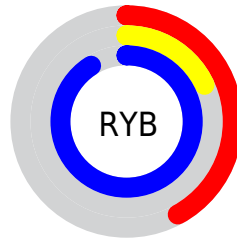

- Red (42%)
- Yellow (18%)
- Blue (91%)