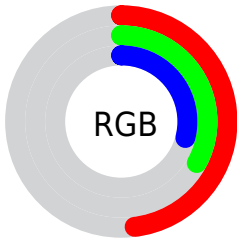

Distribution

- Red (48%)
- Green (33%)
- Blue (29%)