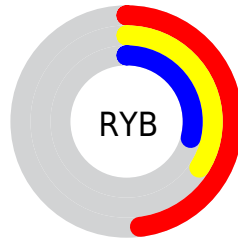

- Red (48%)
- Yellow (34%)
- Blue (29%)