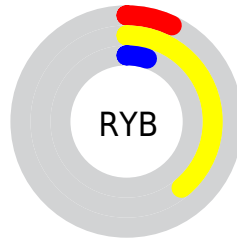

Details

The CIELab color $39.45, -7.58, 42.60$ is a dark color, and the websafe version is hex 666600 . A complement of this color would be $12.47, 30.09, -47.32$, and the grayscale version is $37.23, 0.00, -0.00$.

A 20% lighter version of the original color is $59.45, -7.28, 42.39$, and $19.54, -6.20, 27.56$ is the 20% darker color. If you saturate the color by 10%, you get $39.23, -7.55, 45.17$, and if you desaturate by 10%, it is $39.69, -7.47, 39.20$.

Distribution

Red (39%)

Green (37%)

Blue (5%)

Red (7%)

Yellow (39%)

Blue (5%)

Cyan (0%)