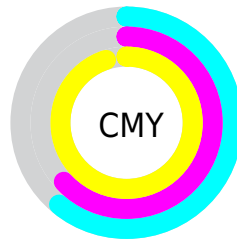

Distribution

Red (39%)

Green (37%)

Blue (5%)

Red (7%)

Yellow (39%)

Blue (5%)

Cyan (0%)

Magenta (5%)

Yellow (86%)

Black (61%)

Cyan (61%)

Magenta (63%)

Yellow (95%)

Brightness & Saturation Gradients

These gradients show how the CIE Lab color 119.45, -7.58, 42.60 changes by changing the brightness by 10 percent. The first figure shows a shift by +10% for each color and the second figure -10%.