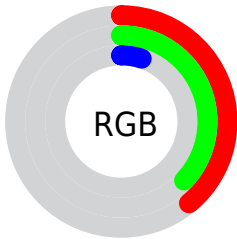

Distribution

Red (39%)

Green (37%)

Blue (5%)