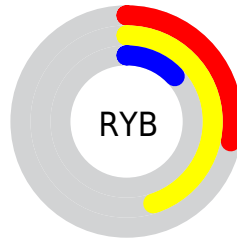

- Red (28%)
- Yellow (45%)
- Blue (13%)