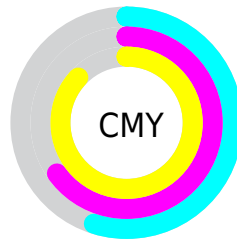

A 20% lighter version of the original color is **59.53, 4.32, 35.21**, and **19.60, 4.82, 28.09** is the 20% darker color. If you saturate the color by 10%, you get **38.29, 5.85, 39.04**, and if you desaturate by 10%, it is **40.59, 2.93, 30.15**.

Distribution

- Red (45%)
- Green (35%)
- Blue (13%)

- Red (28%)
- Yellow (45%)
- Blue (13%)

- Cyan (0%)
- Magenta (23%)
- Yellow (70%)
- Black (55%)

- Cyan (55%)
- Magenta (65%)
- Yellow (87%)

Brightness & Saturation Gradients

These gradients show how the CIELab color 119.42, 4.27, 34.86 changes by changing the brightness by 10 percent. The first figure shows a shift by +10% for each color and the second figure -10%.

Similar to the brightness gradients but the following saturation gradients show a change of the CIELab color 119.42, 4.27, 34.86 by changing the saturation by 10% instead.