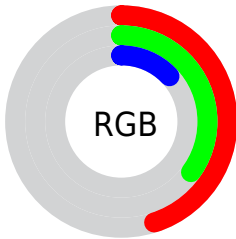

Distribution

- Red (45%)
- Green (35%)
- Blue (13%)