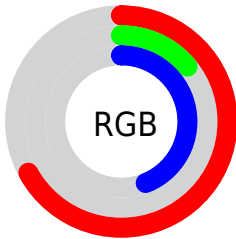

Distribution

- Red (67%)
- Green (14%)
- Blue (44%)