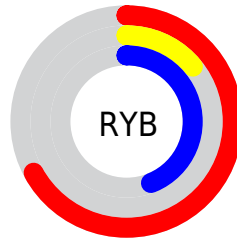

- Red (67%)
- Yellow (14%)
- Blue (44%)