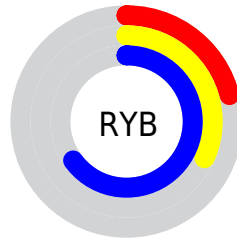

- Red (21%)
- Yellow (32%)
- Blue (65%)