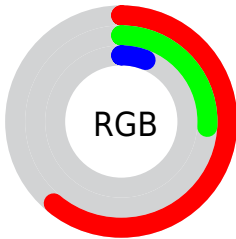

Distribution

Red (61%)

Green (26%)

Blue (6%)