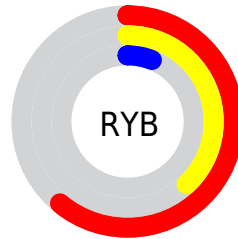

Details

The CIELab color **39.78, 34.55, 45.20** is a dark color, and the websafe version is hex **993300**. A complement of this color would be **42.17, -5.14, -34.45**, and the grayscale version is **37.44, 0.00, -0.00**.

A 20% lighter version of the original color is **59.62, 34.59, 45.00**, and **19.81, 34.60, 29.90** is the 20% darker color. If you saturate the color by 10%, you get **37.85, 39.17, 49.06**, and if you desaturate by 10%, it is **41.95, 29.79, 40.40**.

Distribution

Red (61%)

Green (26%)

Blue (6%)

Red (61%)

Yellow (38%)

Blue (6%)

Cyan (0%)