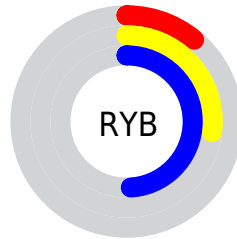

- Red (11%)
- Yellow (27%)
- Blue (49%)