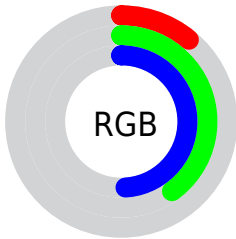

Distribution

- Red (11%)
- Green (40%)
- Blue (49%)