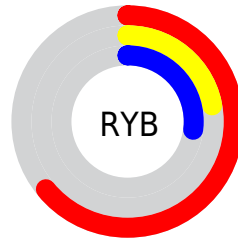

- Red (64%)
- Yellow (22%)
- Blue (27%)