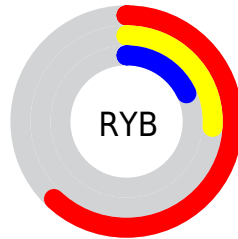

- Red (62%)
- Yellow (26%)
- Blue (18%)