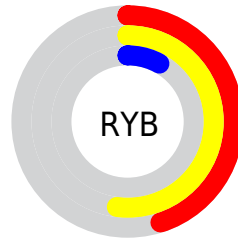

Details

The CIELab color **39.71, 16.34, 41.81** is a dark color, and the websafe version is hex **996633**. A complement of this color would be **30.61, 7.27, -38.89**, and the grayscale version is **38.49, 0.00, -0.00**.

A 20% lighter version of the original color is **59.79, 15.97, 41.76**, and **19.81, 16.65, 28.90** is the 20% darker color. If you saturate the color by 10%, you get **38.14, 19.53, 45.02**, and if you desaturate by 10%, it is **41.37, 13.36, 37.43**.

Distribution

Red (52%)

Green (32%)

Blue (8%)

Red (45%)

Yellow (52%)

Blue (8%)

Cyan (0%)