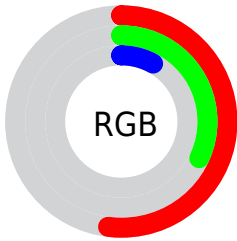

Distribution

Red (52%)

Green (32%)

Blue (8%)