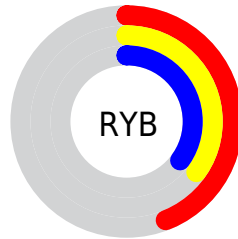

- Red (44%)
- Yellow (35%)
- Blue (35%)