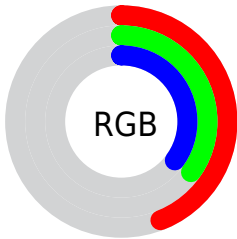

Distribution

- Red (44%)
- Green (35%)
- Blue (35%)