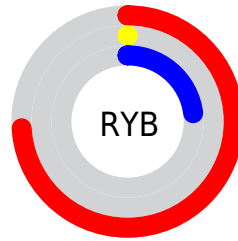

- Red (74%)
- Yellow (0%)
- Blue (23%)