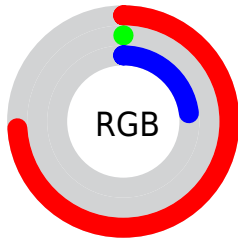

Distribution

- Red (74%)
- Green (0%)
- Blue (23%)