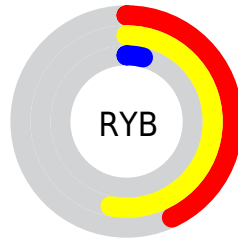

Details

The CIELab color **39.82, 18.04, 45.54** is a dark color, and the websafe version is hex **996633**. A complement of this color would be **28.76, 11.85, -43.74**, and the grayscale version is **38.16, 0.00, -0.00**.

A 20% lighter version of the original color is **59.94, 17.80, 45.56**, and **19.91, 18.24, 29.11** is the 20% darker color. If you saturate the color by 10%, you get **38.60, 20.62, 47.95**, and if you desaturate by 10%, it is **41.40, 14.94, 42.03**.

Distribution

Red (53%)

Green (32%)

Blue (4%)

Red (43%)

Yellow (53%)

Blue (4%)

Cyan (0%)