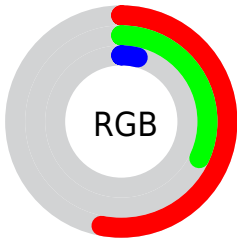

Distribution

Red (53%)

Green (32%)

Blue (4%)