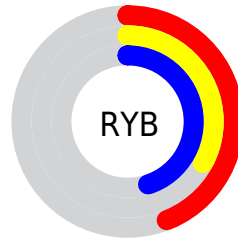

## Conversions Part 2

<b>Format</b>	<b>Color</b>
<b>R<sub>YB</sub></b>	113, 84, 116
Decimal	7427188
CIE <sub>Lab</sub>	39.77, 18.11, -13.56
CIE <sub>LCh</sub>	40, 22.624, 323.176
Yxy	11.1129, 0.3111, 0.2632
Android (android.graphics.Color)	4285617268 (0xFF715474)
YUV	96.3190, 9.7027, 14.6292
Hunter-Lab	33.3360, 11.9892, -8.6344

# Details

The CIELab color  $39.77, 18.11, -13.56$  is a dark color, and the websafe version is hex  $666699$ . A complement of this color would be  $45.85, -17.33, 14.36$ , and the grayscale version is  $40.82, 0.00, -0.01$ .

A 20% lighter version of the original color is  $59.78, 17.95, -13.52$ , and  $19.61, 18.23, -13.96$  is the 20% darker color. If you saturate the color by 10%, you get  $36.72, 24.76, -18.24$ , and if you desaturate by 10%, it is  $42.97, 11.44, -8.71$ .

# Distribution

Red (44%)

Green (33%)

Blue (45%)

Red (44%)

Yellow (33%)

Blue (45%)

Cyan (3%)