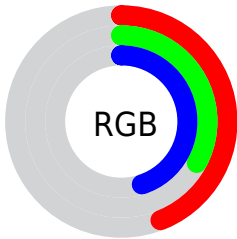

Distribution

Red (44%)

Green (33%)

Blue (45%)