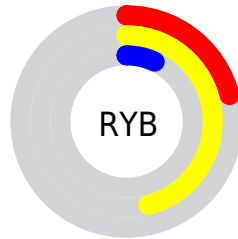

Details

The CIELab color **39.81, 3.81, 42.63** is a dark color, and the websafe version is hex **996633**. A complement of this color would be **20.85, 19.93, -44.63**, and the grayscale version is **38.28, 0.00, -0.00**.

A 20% lighter version of the original color is **59.83, 3.48, 42.79**, and **20.05, 4.69, 28.63** is the 20% darker color. If you saturate the color by 10%, you get **38.88, 5.37, 45.34**, and if you desaturate by 10%, it is **40.78, 2.45, 38.85**.

Distribution

Red (46%)

Green (35%)

Blue (7%)

Red (21%)

Yellow (46%)

Blue (7%)

Cyan (0%)