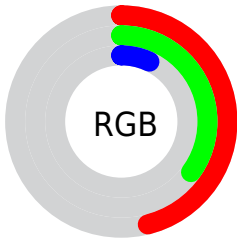

Distribution

Red (46%)

Green (35%)

Blue (7%)