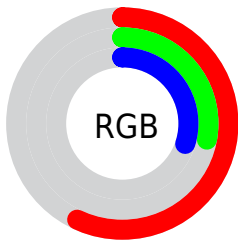

Distribution

- Red (57%)
- Green (28%)
- Blue (30%)