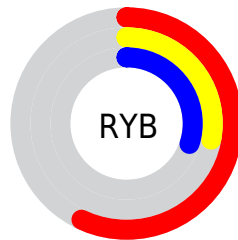

- Red (57%)
- Yellow (28%)
- Blue (30%)