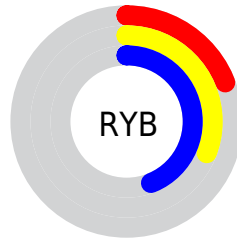

- Red (19%)
- Yellow (31%)
- Blue (44%)