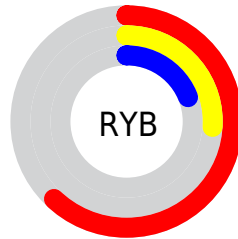

# Details

The CIELab color **39.84, 38.15, 28.76** is a dark color, and the websafe version is hex **993333**. A complement of this color would be **54.83, -22.16, -15.96**, and the grayscale version is **38.47, 0.00, -0.00**.

A 20% lighter version of the original color is **59.76, 38.06, 28.49**, and **19.92, 38.35, 29.04** is the 20% darker color. If you saturate the color by 10%, you get **37.28, 43.69, 34.99**, and if you desaturate by 10%, it is **42.83, 32.20, 23.05**.

# Distribution

Red (62%)

Green (25%)

Blue (19%)

Red (62%)

Yellow (26%)

Blue (19%)

Cyan (0%)