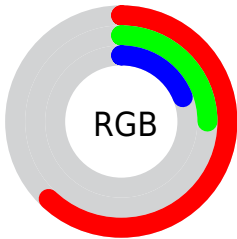

Distribution

Red (62%)

Green (25%)

Blue (19%)