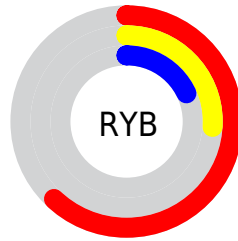

- Red (62%)
- Yellow (26%)
- Blue (18%)