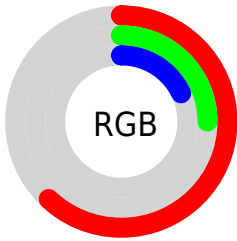

Distribution

- Red (62%)
- Green (25%)
- Blue (18%)