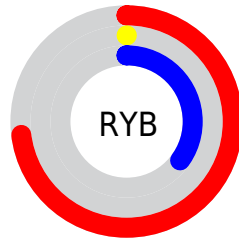

- Red (73%)
- Yellow (0%)
- Blue (35%)