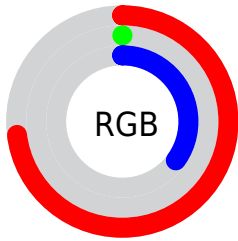

Distribution

- Red (73%)
- Green (0%)
- Blue (35%)