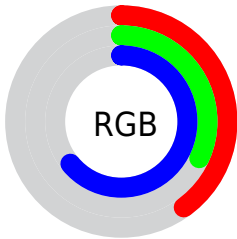

Distribution

- Red (40%)
- Green (32%)
- Blue (64%)