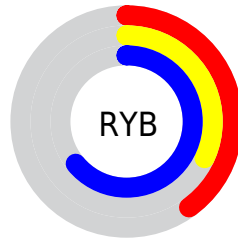

- Red (40%)
- Yellow (32%)
- Blue (64%)