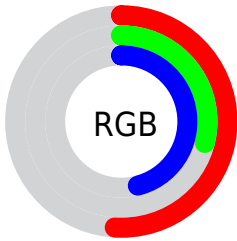

Distribution

- Red (51%)
- Green (29%)
- Blue (46%)