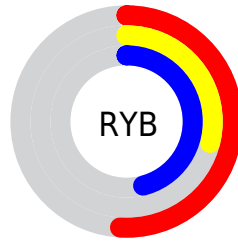

- Red (51%)
- Yellow (29%)
- Blue (46%)