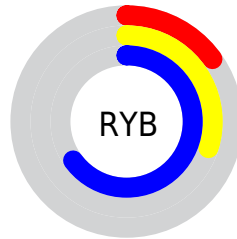

- Red (15%)
- Yellow (30%)
- Blue (65%)