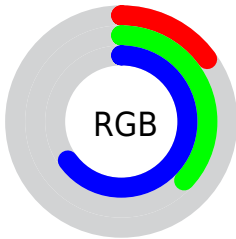

Distribution

- Red (15%)
- Green (37%)
- Blue (65%)