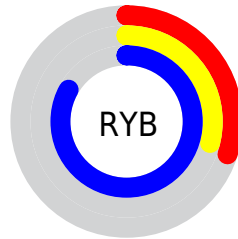

- Red (30%)
- Yellow (29%)
- Blue (83%)