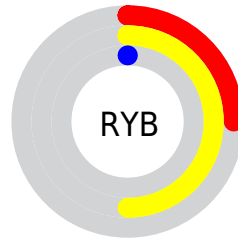

Details

The CIELab color **39.99, 11.09, 48.32** is a dark color, and the websafe version is hex **996600**. A complement of this color would be **20.88, 24.86, -51.58**, and the grayscale version is **37.88, 0.00, -0.00**.

A 20% lighter version of the original color is **60.09, 10.77, 48.26**, and **20.05, 11.58, 28.95** is the 20% darker color. If you saturate the color by 10%, you get **39.99, 11.09, 48.32**, and if you desaturate by 10%, it is **41.16, 8.88, 45.63**.

Distribution

Red (50%)

Green (34%)

Blue (0%)

Red (25%)

Yellow (50%)

Blue (0%)

Cyan (0%)