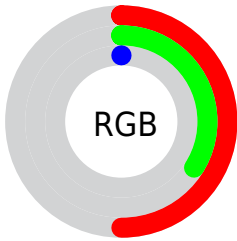

Distribution

Red (50%)

Green (34%)

Blue (0%)