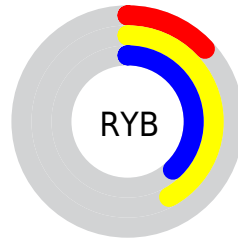

Details

The CIELab color $[39.90, -35.12, 33.87]$ is a dark color, and the websafe version is hex $\#336600$. A complement of this color would be $[25.84, 39.23, -29.74]$, and the grayscale version is $[34.19, 0.00, -0.00]$.

A 20% lighter version of the original color is $[59.89, -34.98, 33.93]$, and $[20.15, -30.03, 27.52]$ is the 20% darker color. If you saturate the color by 10%, you get $[39.50, -38.60, 37.97]$, and if you desaturate by 10%, it is $[40.40, -31.00, 29.19]$.

Distribution

Red (18%)

Green (42%)

Blue (13%)

Red (13%)

Yellow (42%)

Blue (38%)

Cyan (58%)