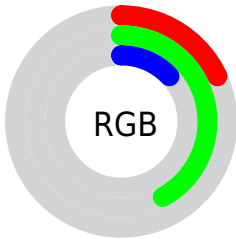

Distribution

Red (18%)

Green (42%)

Blue (13%)