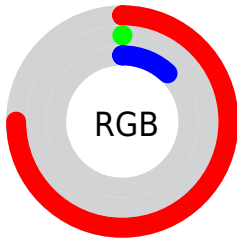

Distribution

- Red (75%)
- Green (0%)
- Blue (12%)