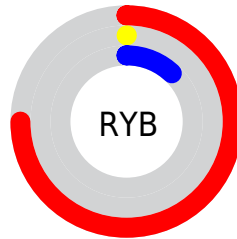

- Red (75%)
- Yellow (0%)
- Blue (12%)