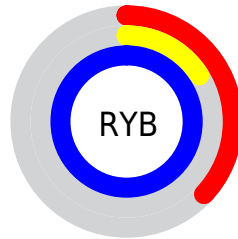

- Red (37%)
- Yellow (16%)
- Blue (100%)