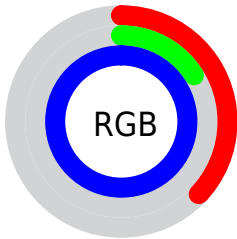

Distribution

- Red (37%)
- Green (16%)
- Blue (100%)