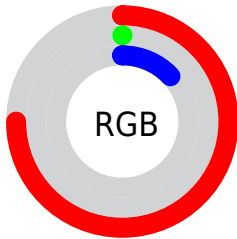

Distribution

- Red (75%)
- Green (0%)
- Blue (13%)