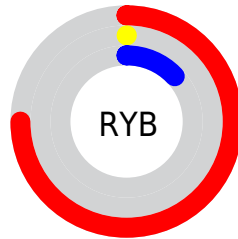

- Red (75%)
- Yellow (0%)
- Blue (13%)