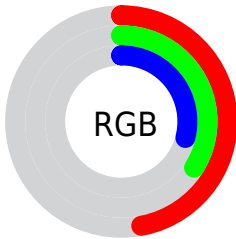

Distribution

- Red (47%)
- Green (34%)
- Blue (29%)