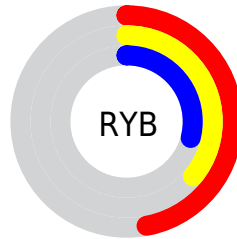

- Red (47%)
- Yellow (36%)
- Blue (29%)