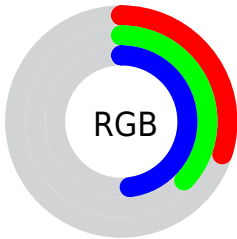

Distribution

- Red (30%)
- Green (37%)
- Blue (48%)