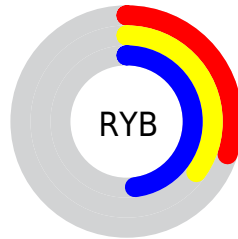

- Red (30%)
- Yellow (35%)
- Blue (48%)