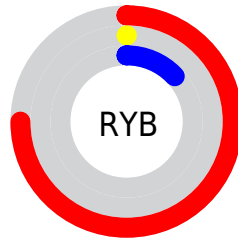

- Red (75%)
- Yellow (0%)
- Blue (13%)