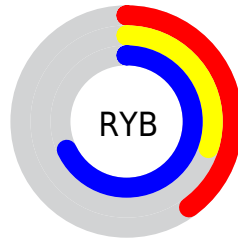

# Details

The CIELab color  $[39.93, 33.79, -47.84]$  is a dark color, and the websafe version is hex `6666CC`. A complement of this color would be  $[67.00, -23.80, 45.64]$ , and the grayscale version is  $[40.47, 0.00, -0.01]$ .

A 20% lighter version of the original color is  $[59.98, 33.69, -47.69]$ , and  $[19.90, 33.83, -48.02]$  is the 20% darker color. If you saturate the color by 10%, you get  $[34.82, 41.14, -56.15]$ , and if you desaturate by 10%, it is  $[45.31, 26.67, -39.19]$ .

# Distribution

Red (40%)

Green (30%)

Blue (68%)

Red (40%)

Yellow (30%)

Blue (68%)

Cyan (40%)