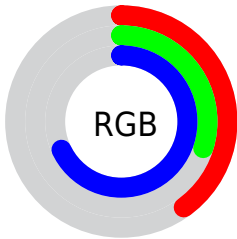

Distribution

Red (40%)

Green (30%)

Blue (68%)