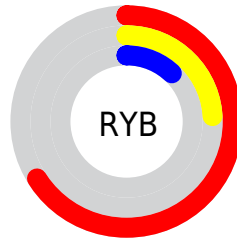

- Red (66%)
- Yellow (24%)
- Blue (12%)