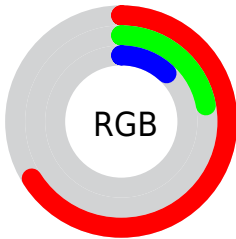

Distribution

- Red (66%)
- Green (22%)
- Blue (12%)