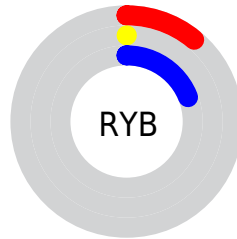

- Red (11%)
- Yellow (0%)
- Blue (19%)