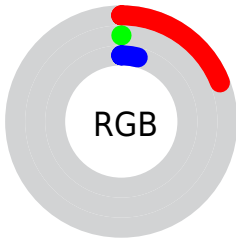

Distribution

Red (19%)

Green (0%)

Blue (4%)