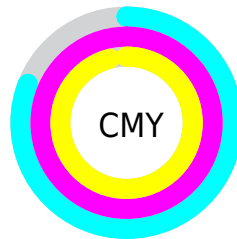

A 20% lighter version of the original color is **25.82, 24.58, 5.34**, and **0.00, 0.00, 0.00** is the 20% darker color. If you saturate the color by 10%, you get **5.87, 24.47, 5.19**, and if you desaturate by 10%, it is **6.90, 22.35, 4.97**.

Distribution

Red (19%)

Green (0%)

Blue (4%)

Red (19%)

Yellow (0%)

Blue (4%)

Cyan (0%)

Magenta (100%)

Yellow (79%)

Black (81%)

Cyan (81%)

Magenta (100%)

Yellow (96%)

Brightness & Saturation Gradients

These gradients show how the CIE Lab color 85.87, 24.48, 5.19 changes by changing the brightness by 10 percent. The first figure shows a shift by +10% for each color and the second figure -10%.