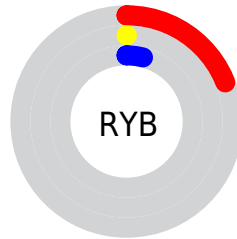

Details

The CIELab color **5.87, 24.48, 5.19** is a dark color, and the websafe version is hex **330000**. A complement of this color would be **16.77, -18.46, 2.05**, and the grayscale version is **4.49, 0.00, -0.00**.

A 20% lighter version of the original color is **25.82, 24.58, 5.34**, and **0.00, 0.00, 0.00** is the 20% darker color. If you saturate the color by 10%, you get **5.87, 24.47, 5.19**, and if you desaturate by 10%, it is **6.90, 22.35, 4.97**.

Distribution

Red (19%)

Green (0%)

Blue (4%)

Red (19%)

Yellow (0%)

Blue (4%)

Cyan (0%)