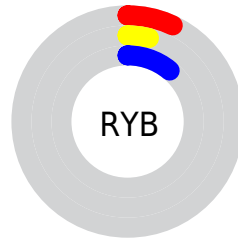

- Red (7%)
- Yellow (4%)
- Blue (11%)