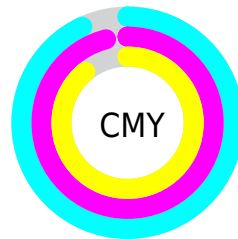

Details

The CIELab color **4.12, 6.43, -10.05** is a dark color, and the websafe version is hex **000000**. A complement of this color would be **9.58, -7.32, 9.67**, and the grayscale version is **4.34, 0.00, -0.00**.

A 20% lighter version of the original color is **24.20, 6.26, -9.66**, and **0.00, 0.00, 0.00** is the 20% darker color. If you saturate the color by 10%, you get **3.40, 6.94, -11.15**, and if you desaturate by 10%, it is **4.93, 5.82, -8.82**.

Distribution

- Red (7%)
- Green (4%)
- Blue (11%)

- Red (7%)
- Yellow (4%)
- Blue (11%)

- Cyan (38%)
- Magenta (62%)
- Yellow (0%)
- Black (89%)

- Cyan (93%)
- Magenta (96%)
- Yellow (89%)

Brightness & Saturation Gradients

These gradients show how the CIE Lab color 84.12, 6.43, -10.05 changes by changing the brightness by 10 percent. The first figure shows a shift by +10% for each color and the second figure -10%.

Similar to the brightness gradients but the following saturation gradients show a change of the CIE Lab color 84.12, 6.43, -10.05 by changing the saturation by 10% instead.