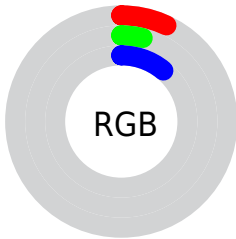

Distribution

- Red (7%)
- Green (4%)
- Blue (11%)