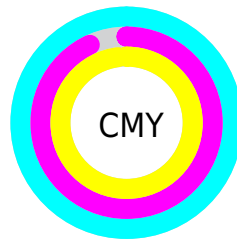

Details

The CIELab color **4.01, -7.29, 3.81** is a dark color, and the websafe version is hex **000000**. A complement of this color would be **1.43, 7.06, -3.18**, and the grayscale version is **3.07, 0.00, -0.00**.

A 20% lighter version of the original color is **24.00, -7.13, 3.93**, and **0.00, 0.00, 0.00** is the 20% darker color. If you saturate the color by 10%, you get **4.01, -7.29, 3.81**, and if you desaturate by 10%, it is **4.14, -6.64, 3.48**.

Distribution

Red (0%)

Green (7%)

Blue (2%)

Red (0%)

Yellow (5%)

Blue (7%)

Cyan (100%)

Magenta (0%)

Yellow (72%)

Black (93%)

Cyan (100%)

Magenta (93%)

Yellow (98%)

Brightness & Saturation Gradients

These gradients show how the CIE Lab color 84.01, -7.29, 3.81 changes by changing the brightness by 10 percent. The first figure shows a shift by +10% for each color and the second figure -10%.