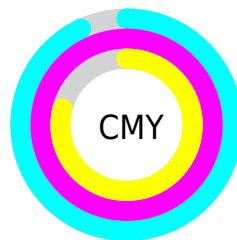

A 20% lighter version of the original color is **24.25, 20.91, -28.64**, and **0.08, 0.56, -1.51** is the 20% darker color. If you saturate the color by 10%, you get **3.48, 21.66, -30.11**, and if you desaturate by 10%, it is **5.66, 19.83, -26.56**.

Distribution

- Red (7%)
- Green (1%)
- Blue (21%)

- Red (7%)
- Yellow (1%)
- Blue (21%)

- Cyan (65%)
- Magenta (94%)
- Yellow (0%)
- Black (79%)

- Cyan (93%)
- Magenta (99%)
- Yellow (79%)

Brightness & Saturation Gradients

These gradients show how the CIE Lab color 84.24, 21.08, -28.87 changes by changing the brightness by 10 percent. The first figure shows a shift by +10% for each color and the second figure -10%.

Similar to the brightness gradients but the following saturation gradients show a change of the CIE Lab color 84.24, 21.08, -28.87 by changing the saturation by 10% instead.