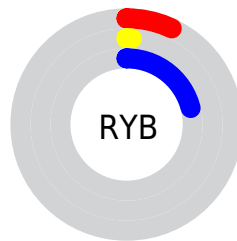

- Red (7%)
- Yellow (1%)
- Blue (21%)