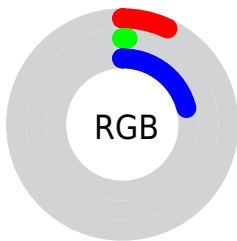

Distribution

- Red (7%)
- Green (1%)
- Blue (21%)