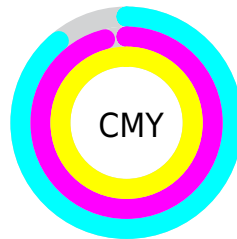

Details

The CIELab color **4.13, 5.85, 5.05** is a dark color, and the websafe version is hex **000000**. A complement of this color would be **5.41, -3.42, -6.67**, and the grayscale version is **4.09, 0.00, -0.00**.

A 20% lighter version of the original color is **24.11, 5.95, 5.04**, and **0.00, 0.00, 0.00** is the 20% darker color. If you saturate the color by 10%, you get **3.70, 6.24, 5.52**, and if you desaturate by 10%, it is **4.58, 5.42, 4.61**.

Distribution

Red (11%)

Green (4%)

Blue (1%)

Red (11%)

Yellow (5%)

Blue (1%)

Cyan (0%)

Magenta (63%)

Yellow (89%)

Black (89%)

Cyan (89%)

Magenta (96%)

Yellow (99%)

Brightness & Saturation Gradients

These gradients show how the CIELab color 84.13, 5.85, 5.05 changes by changing the brightness by 10 percent. The first figure shows a shift by +10% for each color and the second figure -10%.