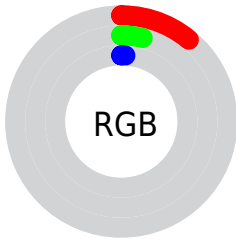

Distribution

Red (11%)

Green (4%)

Blue (1%)