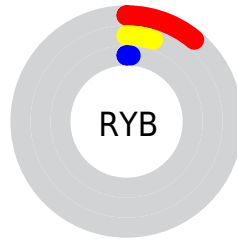

Details

The CIELab color **4.13, 5.85, 5.05** is a dark color, and the websafe version is hex **000000**. A complement of this color would be **5.41, -3.42, -6.67**, and the grayscale version is **4.09, 0.00, -0.00**.

A 20% lighter version of the original color is **24.11, 5.95, 5.04**, and **0.00, 0.00, 0.00** is the 20% darker color. If you saturate the color by 10%, you get **3.70, 6.24, 5.52**, and if you desaturate by 10%, it is **4.58, 5.42, 4.61**.

Distribution

Red (11%)

Green (4%)

Blue (1%)

Red (11%)

Yellow (5%)

Blue (1%)

Cyan (0%)