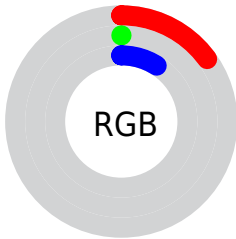

Distribution

Red (15%)

Green (0%)

Blue (9%)