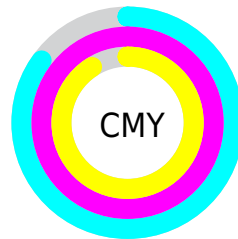

A 20% lighter version of the original color is **24.39, 20.33, -4.39**, and **0.00, 0.00, 0.00** is the 20% darker color. If you saturate the color by 10%, you get **4.28, 20.44, -4.80**, and if you desaturate by 10%, it is **5.08, 19.08, -4.78**.

Distribution

Red (15%)

Green (0%)

Blue (9%)

Red (15%)

Yellow (0%)

Blue (9%)

Cyan (0%)

Magenta (100%)

Yellow (39%)

Black (85%)

Cyan (85%)

Magenta (100%)

Yellow (91%)

Brightness & Saturation Gradients

These gradients show how the CIE Lab color 84.28, 20.44, -4.80 changes by changing the brightness by 10 percent. The first figure shows a shift by +10% for each color and the second figure -10%.

Rectangle

The Rectangle color scheme consists of four colors that form a rectangle on the color wheel.

84.28, 20.44, -4.80

84.28, 16.82, 12.57

84.28, -20.44, 4.80

84.28, -16.82, -12.57

Sweetspot

The Sweet Spot groups the original color and five complimentary colors.