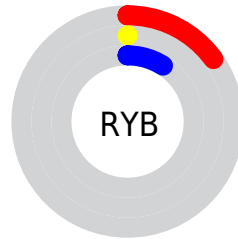

Details

The CIELab color **4.28, 20.44, -4.80** is a dark color, and the websafe version is hex **330000**. A complement of this color would be **12.10, -20.21, 11.05**, and the grayscale version is **3.94, 0.00, -0.00**.

A 20% lighter version of the original color is **24.39, 20.33, -4.39**, and **0.00, 0.00, 0.00** is the 20% darker color. If you saturate the color by 10%, you get **4.28, 20.44, -4.80**, and if you desaturate by 10%, it is **5.08, 19.08, -4.78**.

Distribution

Red (15%)

Green (0%)

Blue (9%)

Red (15%)

Yellow (0%)

Blue (9%)

Cyan (0%)